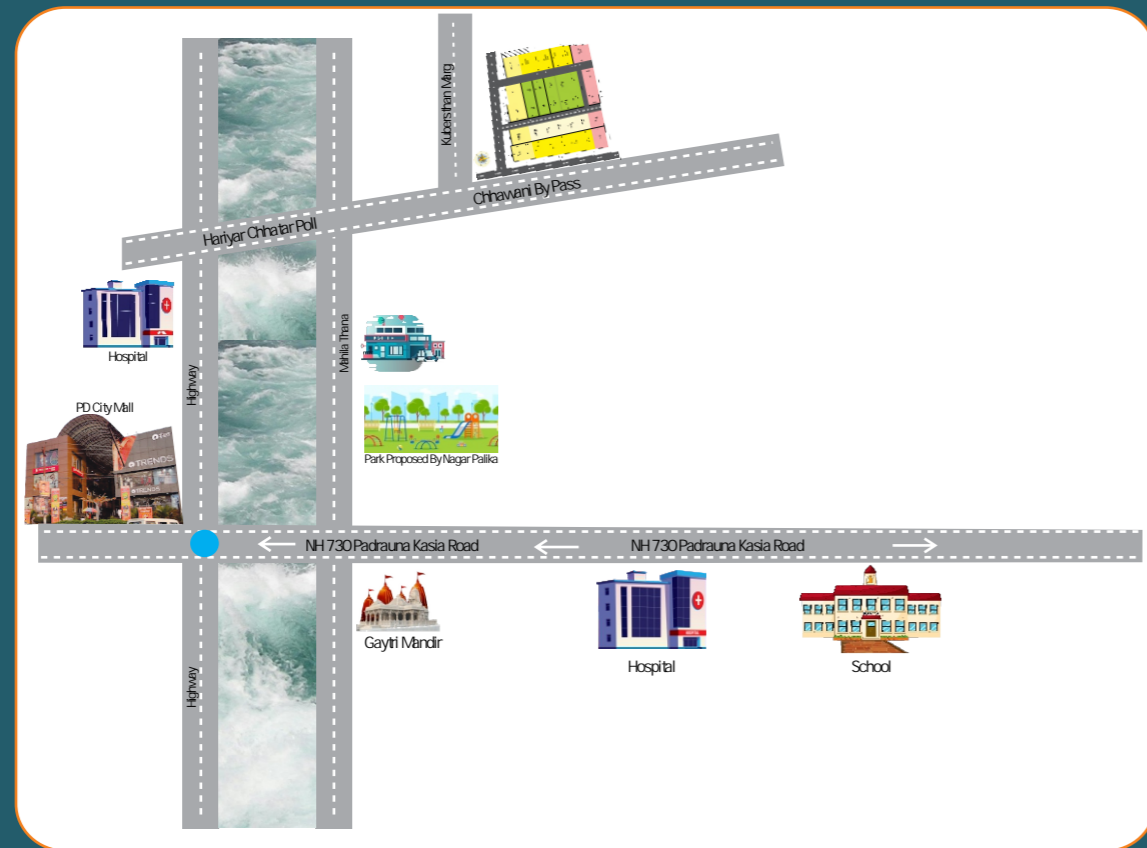

# LAYOUT PLAN OF DISCOVERY TOWN

**SITE LOCATOR**  
**DISCOVERY TOWN**

- ◆ NH 730 Padrauna Kasia Road
- ◆ Mahila Thana
- ◆ PD City Mall
- ◆ Medical College
- ◆ Bus Stand
- ◆ Railway Station
- ◆ Disst Hospital

## Our Amenities

**SITE ADDRESS : NEAR MAHILA THANA**  
**Nearest Land Mark of SITE**

- NH 730 Padrauna Kasia Road
- Mahila Thana
- PD City Mall
- Medical College
- Disst Hospital
- Bus Stand
- Railway Station